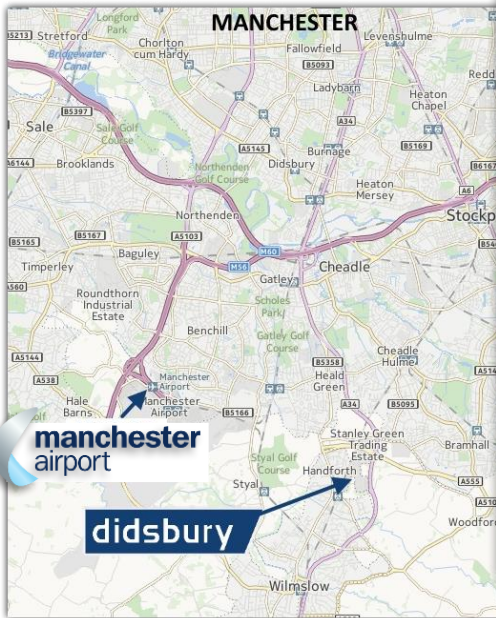

### Overview Map

Map of Stanley Green Retail Park

**Red Route:** Starting from Stanley Road.

- After turning off **Stanley Road**, head south on **Earl Road**. You will pass **B&Q** and go under the bridge.
- Keep going and turn right on **Epsom Ave**.
- **Epsom Ave** will bend to the left and you will pass **Pets at Home** on your right hand side.
- When you arrive at the mini roundabout, take the 2<sup>nd</sup> exit onto **Lower Meadow Road**.
- **Didsbury Engineering** will be visible on your right hand side.

**Blue Route:** Starting from A34.

- After exiting the **A34**, head west on **Coppice way**. **Tesco** and **Marks & Spencer** will be visible on your right hand side.
- At the roundabout, take the 1<sup>st</sup> exit and continue on **Coppice Way**.
- At the following roundabout, take the 1<sup>st</sup> exit once again continuing on **Coppice Way**.
- At the following mini roundabout, take the 1<sup>st</sup> exit onto **Lower Meadow Road**.
- You will arrive at another mini roundabout, take the 1<sup>st</sup> exit onto **Lower Meadow Road**.
- **Didsbury Engineering** will be visible on your right hand side.