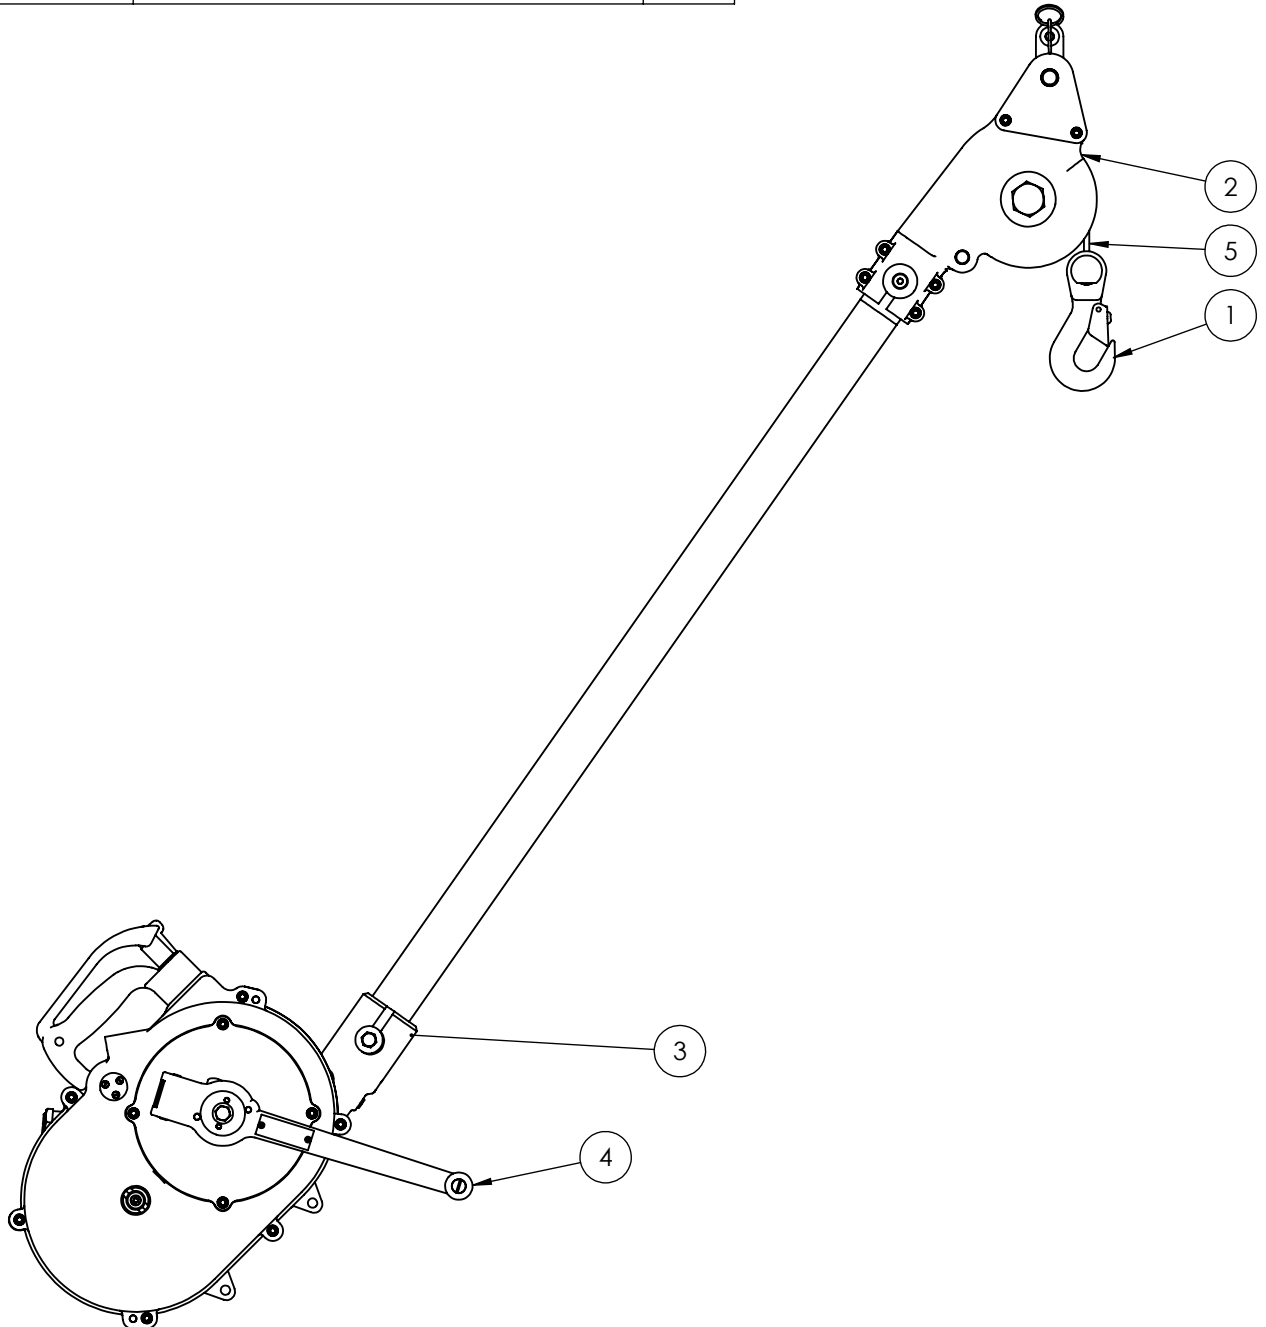

AIRCRAFT APPLICATION SHEET

91/687 HOIST KIT

AIRBUS A330/A340 SIDESTAY MLG &
A340-600 DRAG STAY CLG

didsbury

World class lifting and handling solutions

Didsbury Engineering Co Ltd

Telephone: +44 (0)161 486 2200
Facsimile: +44 (0)161 486 2211
Email: sales@didsbury.com
Web: www.didsbury.com

ITEM NO.	PART NO.	DESCRIPTION	QTY
1	43/53	DETACHABLE HOOK ASSEMBLY	1
2	43/931	508Kg TOP SHEATH WITH FORK & PIP PIN	1
3	91/689	WINDING MECH WITH 914MM FIXED TUBE	1
4	91/84	WINDING HANDLE	1
5	91/8T4	CABLE ASSEMBLY 10.4M (REF ONLY)	1
6	99/99	TRANSPORTATION BOX (OPTIONAL)	1

HEIGHT OF LIFT: 9.0M
SWL: 500Kg
WEIGHT: 27Kg

DRAWN: MWB DATE: 17/08/16 REV. 1