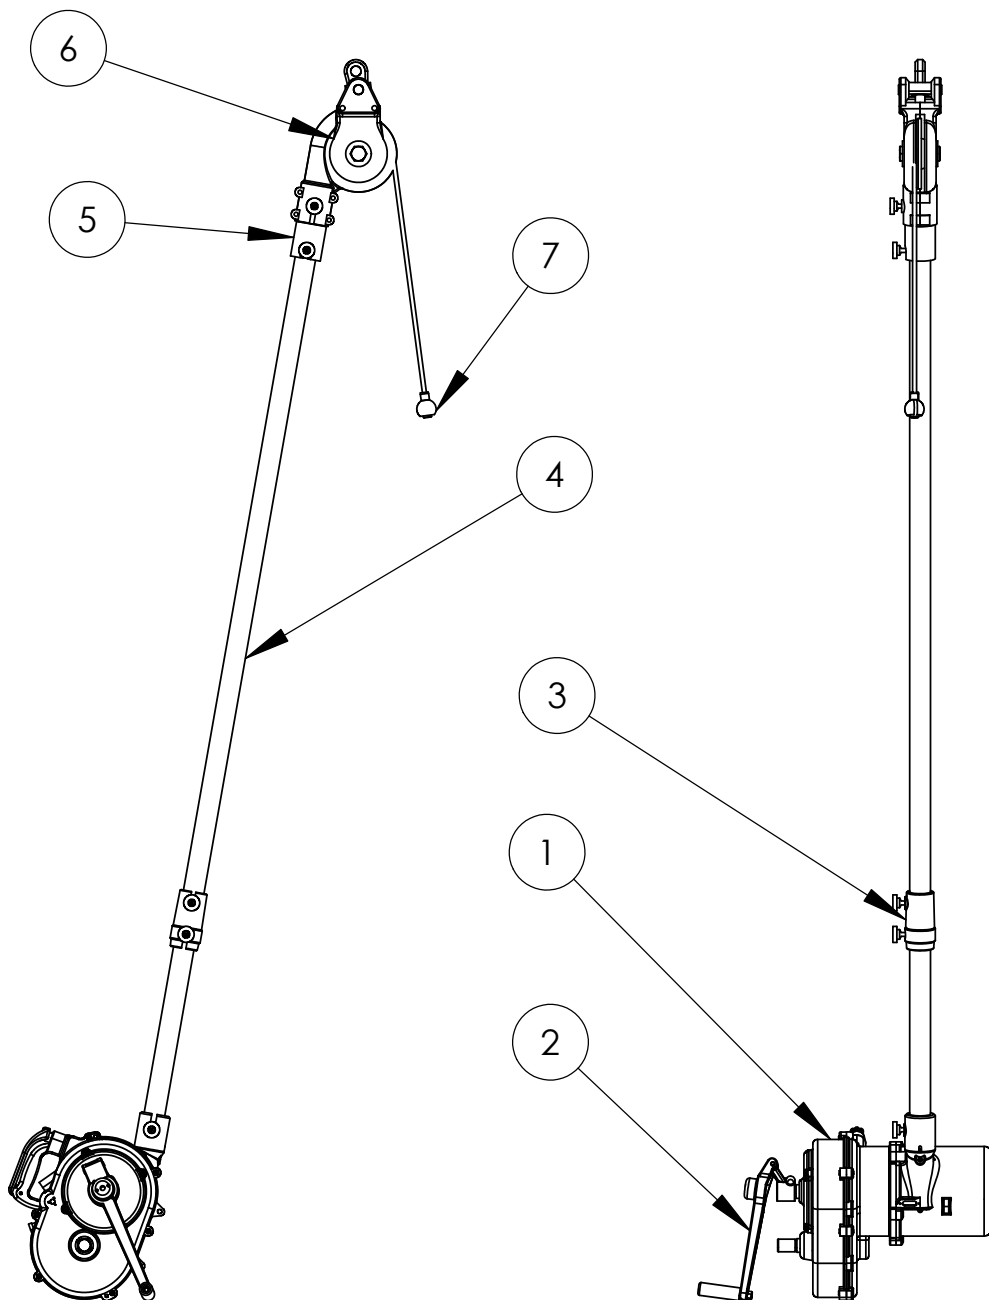

# AIRCRAFT APPLICATION SHEET FOR: 91/562

## HOIST KIT FOR A320 MLG (ALTERNATIVE FOR 43/1096)

1	x1	91/263	WINDING MECHANISM (INCLUDES 91/126T2 450 MM)
2	x1	91/84	HANDLE ASSEMBLY
3	x1	43/136	TUBE COUPLING
4	x1	43/1253	TUBE ASSEMBLY (1378 MM)
5	x1	91/564	ADAPTOR ASSEMBLY
6	x1	44/350	TOP SHEATH ASSEMBLY
7	x1	43/90	BALL END ATTACHMENT

SWL: 500 kg  
WEIGHT: 30 kg