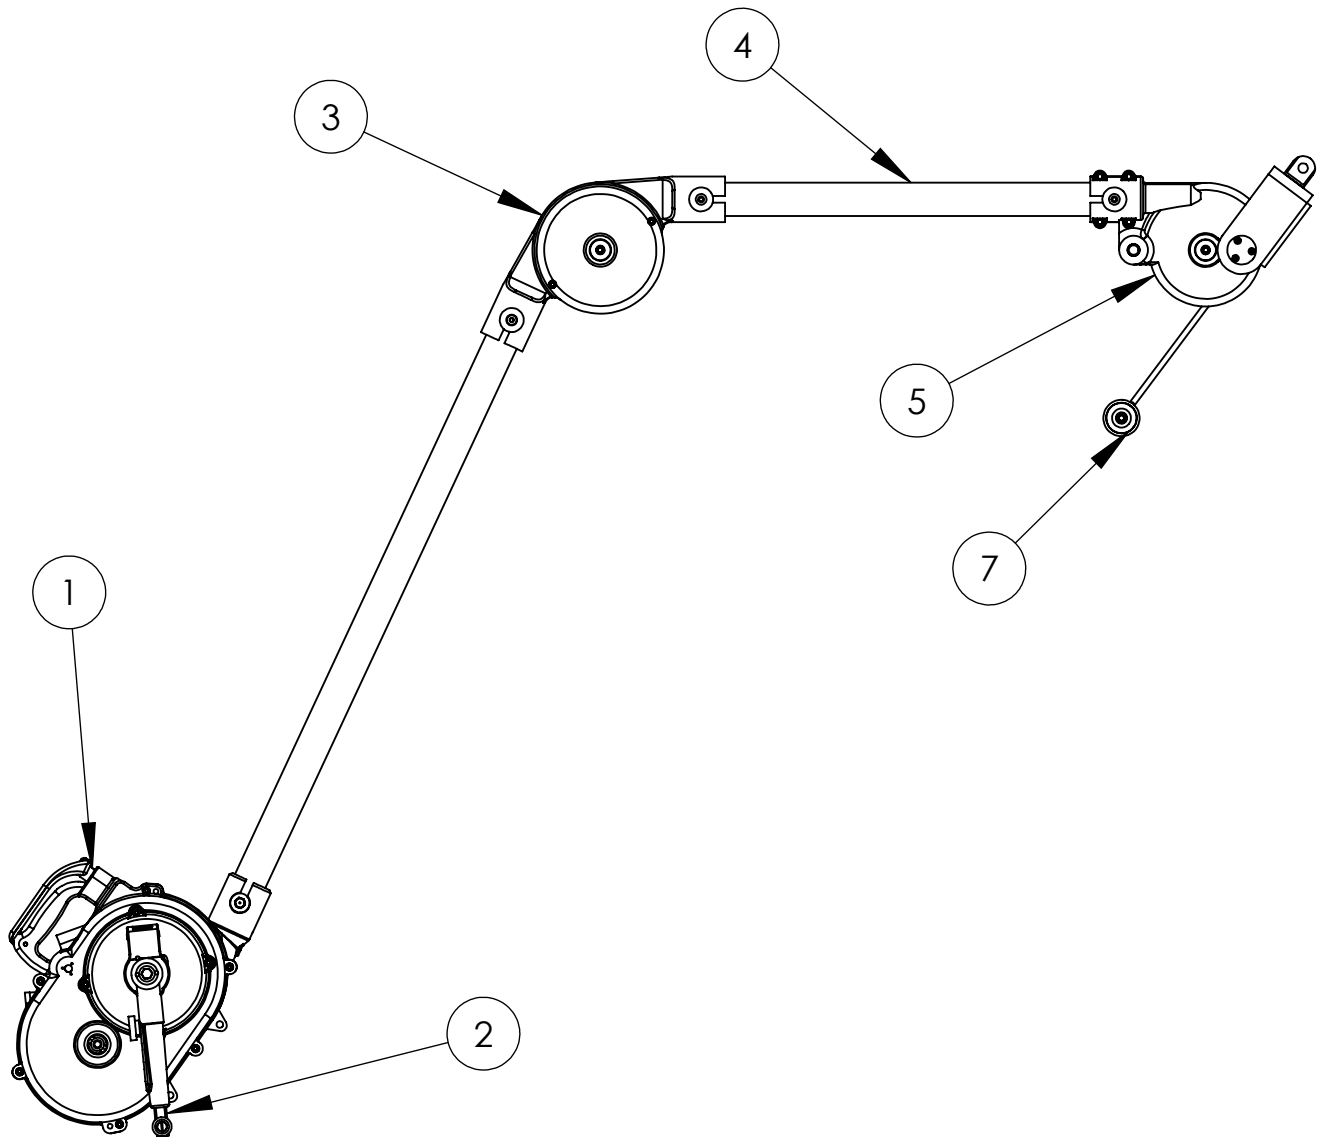

**AIRCRAFT APPLICATION SHEET FOR: 54/1218
(ISSUE 4)**

Description **HOIST ASSEMBLY A380 R/I DRAG STAY BLG**
(FOR USE ON 98L32101000)

World class lifting and handling solutions

Didsbury Engineering Co Ltd

Telephone: +44 (0)161 486 2200
Facsimile: +44 (0)161 486 2211
Email: sales@didsbury.com
Web: www.didsbury.com

ITEM NO.	PART NUMBER	DESCRIPTION	QTY.
1	54/1224	54 SERIES WIND MECH W/FIXED EXTN TUBE	1
2	54/77	WINDING HANDLE	1
3	54/789	ANGLE CHANGER	1
4	54/42	EXTENSION TUBE 610 MM	1
5	54/1248	TOP SHEATH ASSY	1
7	54/1261	A380 BLG SHACKLE	1

HEIGHT OF LIFT 5.8 METRES

SWL: 914 Kg
WEIGHT: 33 Kg