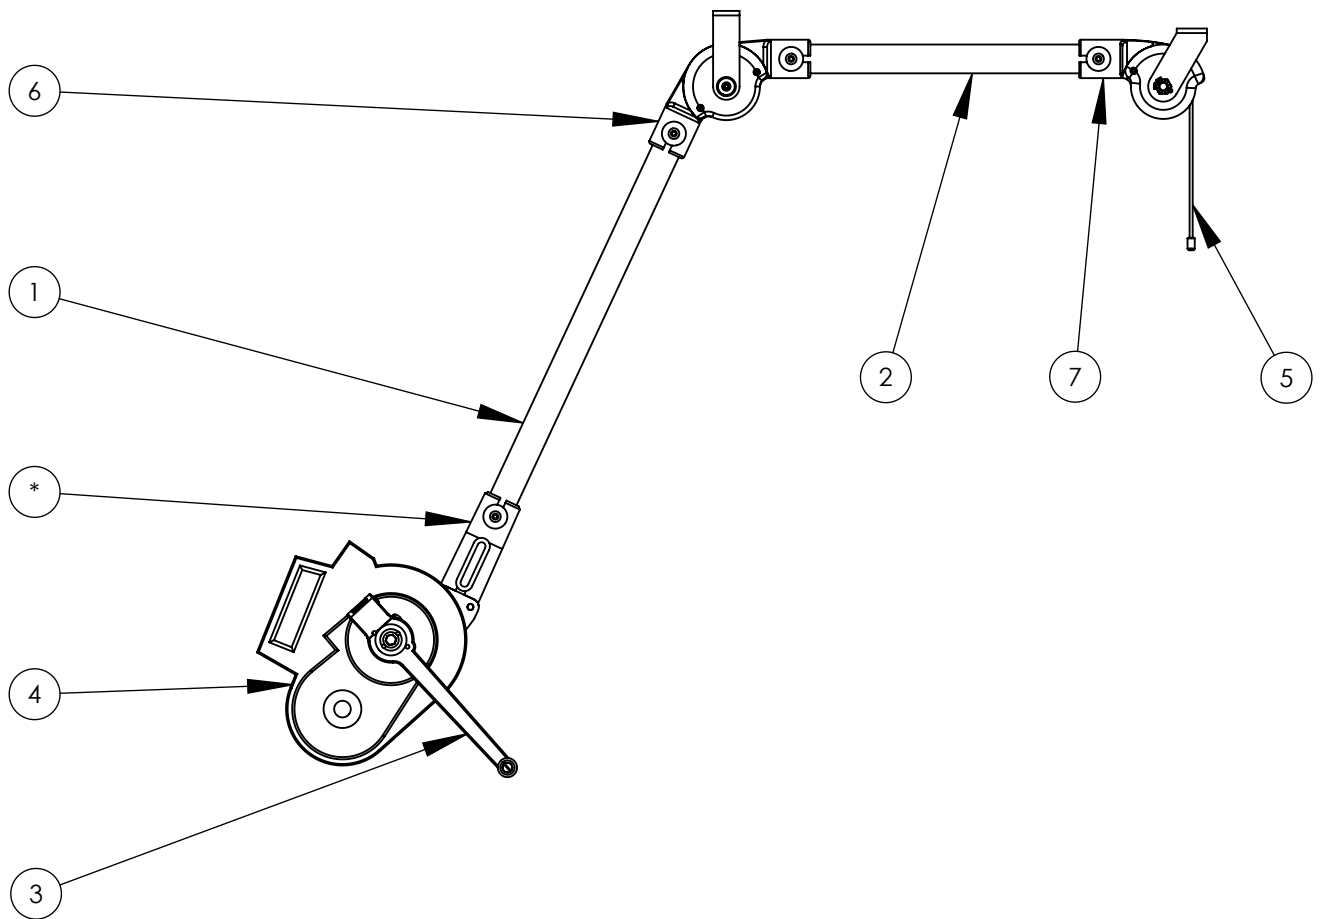

# AIRCRAFT APPLICATION SHEET FOR: 42/665

## AIRBUS A350 RAT HOIST KIT

# didsbury

World class lifting and handling solutions

**Didsbury Engineering Co Ltd**

Telephone: +44 (0)161 486 2200  
Facsimile: +44 (0)161 486 2211  
Email: sales@didsbury.com  
Web: www.didsbury.com

ITEM NO.	PART No.	DESCRIPTION	QTY.
1	41/100	EXTENSION TUBE ASSY - 610mm	1
2	41/106	EXTENSION TUBE ASSY - 457mm	1
3	41/163	WINDING HANDLE ASSEMBLY	1
4	42/1	WINDING MECHANISM	1
5	42/20	CABLE ASSEMBLY - SUPPLIED WITH 42/1	1
6	42/666	ANGLE CHANGER	1
7	42/667	TOP SHEATH	1

SWL: 254kg  
WEIGHT: 17kg  
HEIGHT OF LIFT: 6.3m