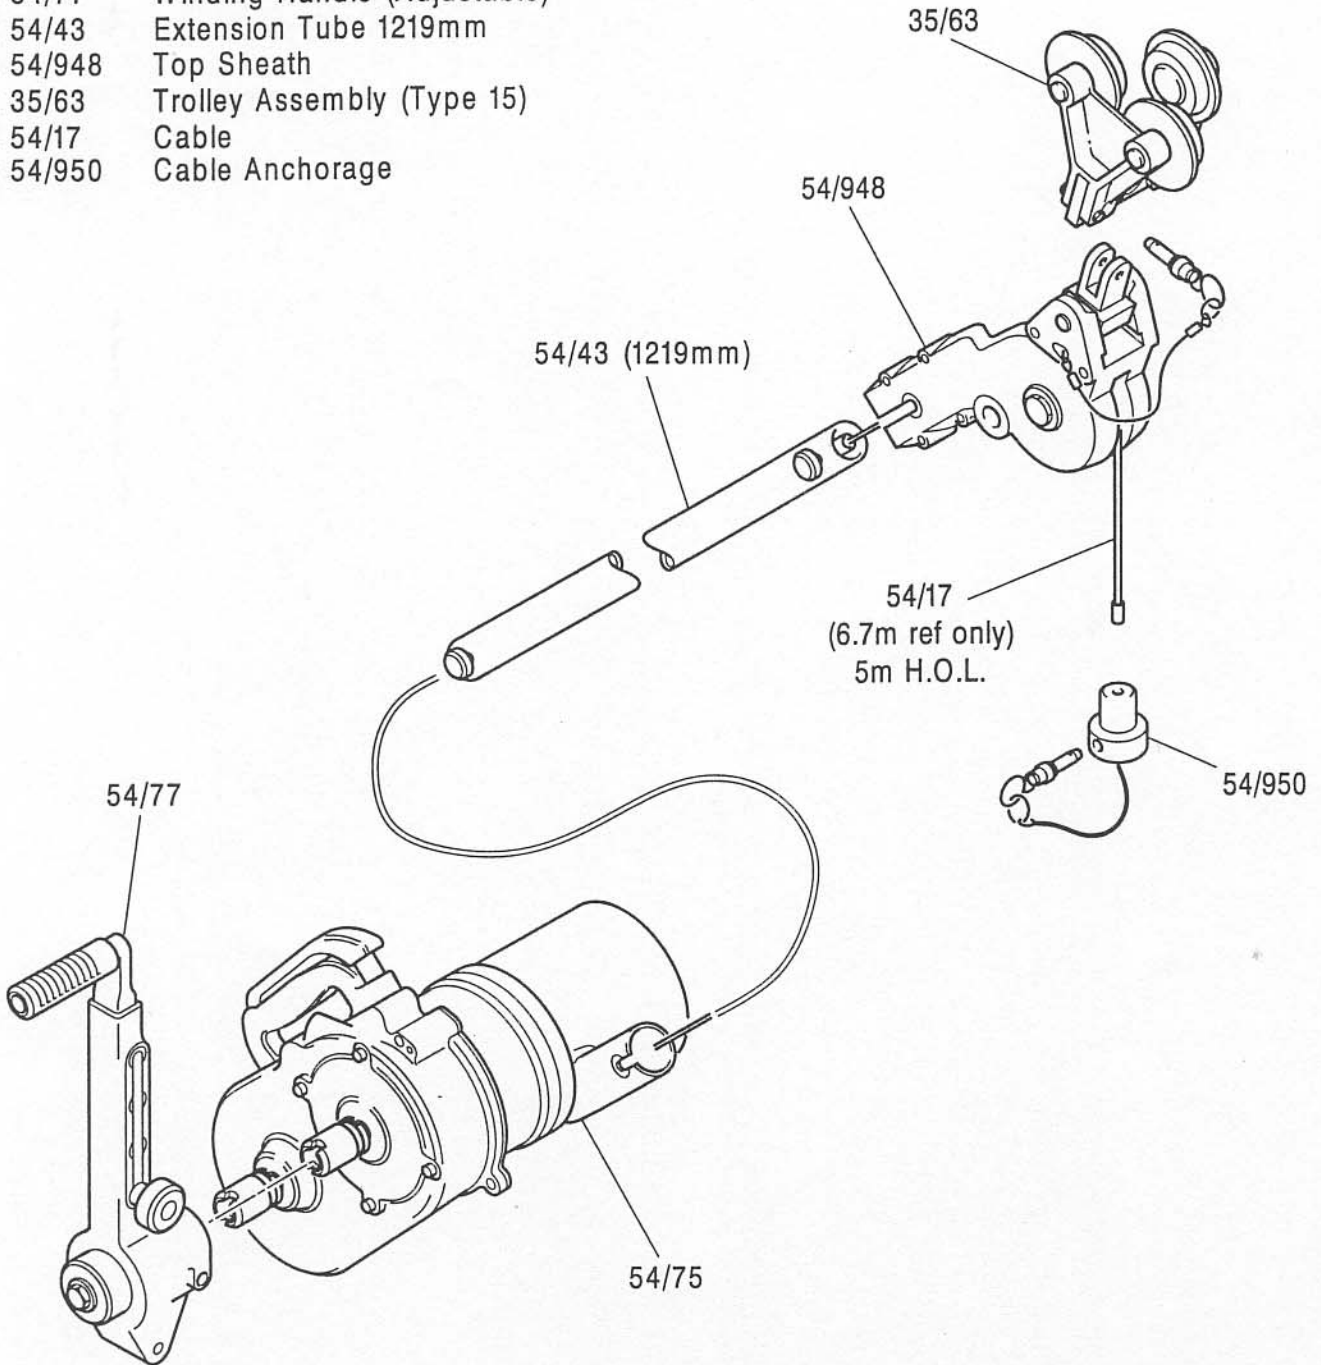

World class lifting and handling solutions

AIRCRAFT APPLICATION SHEET 064

AIRBUS A300/A310 NOSE LANDING GEAR R/ (A1/91/370) comprising:

- 1 x 54/75 Winding Mechanism 914kg SWL
- 1 x 54/77 Winding Handle (Adjustable)
- 1 x 54/43 Extension Tube 1219mm
- 1 x 54/948 Top Sheath
- 1 x 35/63 Trolley Assembly (Type 15)
- 1 x 54/17 Cable
(6.7m ref only)
5m H.O.L.
- 1 x 54/950 Cable Anchorage

914kg SWL