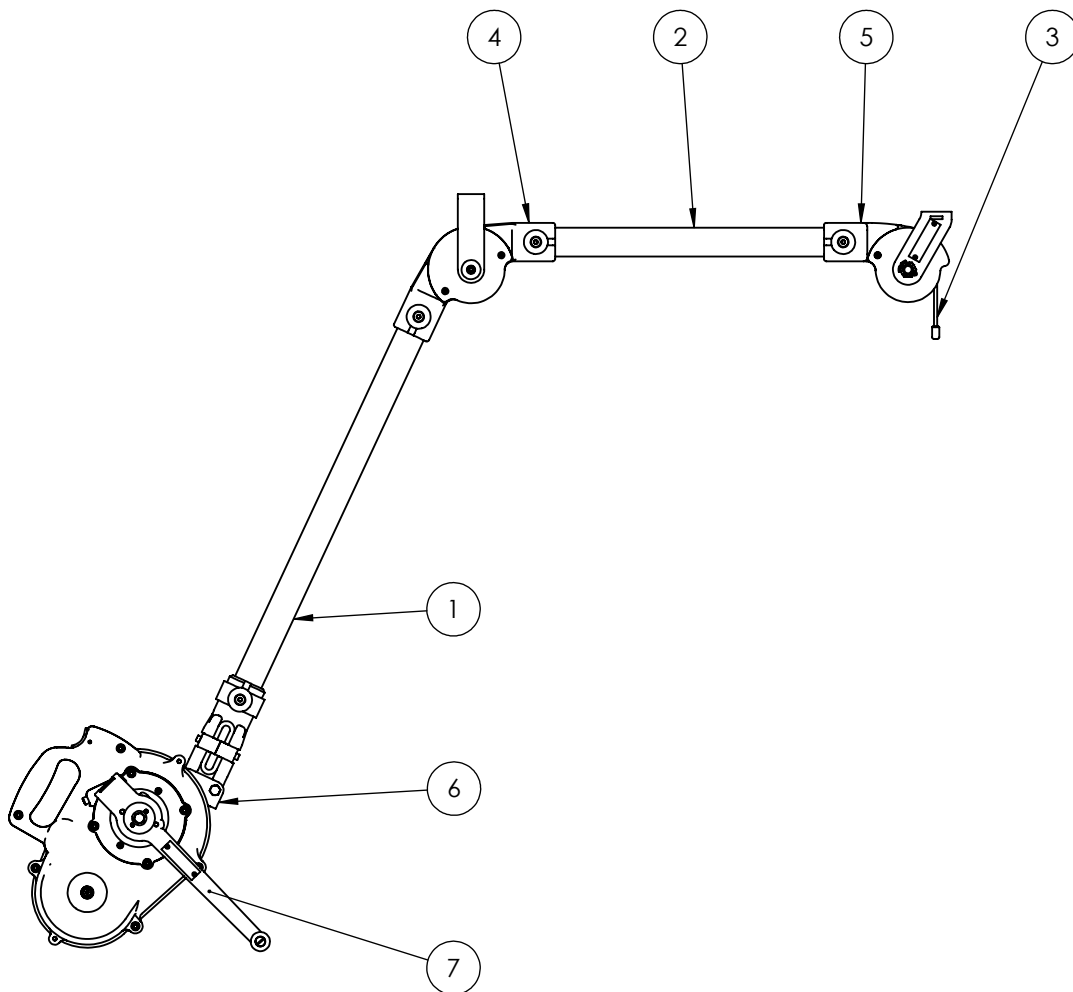

ITEM NO.	PART No.	DESCRIPTION	QTY.
1	41/100	610mm EXTENSION TUBE	1
2	41/106	457mm EXTENSION TUBE	1
3	42/20	42 SERIES HOIST CABLE (4mm) (REF ONLY)	1
4	42/666	ANGLE CHANGER	1
5	42/667	TOP SHEATH	1
6	42/730	254kg WUWD WINDING MECHANISM	1
7	44/493	WINDING HANDLE ASSEMBLY	1

HEIGHT OF LIFT: 6.30m

SWL: 254kg

WEIGHT: 17kg

REVISION. 2

DATE: 23/11/17